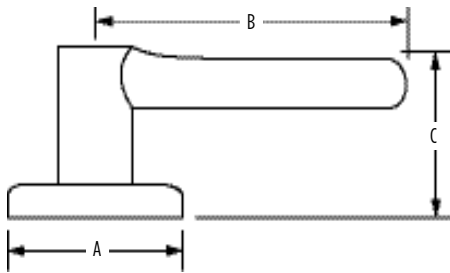

TSL		 20 min.	Satin Nickel	Polished Chrome	Satin Chrome
Passage	GLC101 TSL RDT	<input type="checkbox"/>	<input type="checkbox"/>	<input type="checkbox"/>	<input type="checkbox"/>
Privacy	GLC331 TSL RDT	<input type="checkbox"/>	<input type="checkbox"/>	<input type="checkbox"/>	<input type="checkbox"/>
Entry	GLC535 TSL RDT	<input type="checkbox"/>	<input type="checkbox"/>	<input type="checkbox"/>	<input type="checkbox"/>
Inactive	GLC12 TSL RDT	<input type="checkbox"/>	<input type="checkbox"/>	<input type="checkbox"/>	<input type="checkbox"/>

SPECIFICATIONS

Door Prep	Cross Bore 2-1/8" Edge Bore 1" Latch Face 1" x 2-1/4"
Backset	Adjustable to 2-3/8" or 2-3/4"
Door Thickness	SMT 1-3/8" - 1 3/4" KW P&T 1-3/4"
Cylinder	SmartKey or KW 5-pin
Faceplates	1" x 2 1/4" Specify round corner or square corner or drive-in"
Strikes	1-1/8" or 2-3/4" Specify round corner or square corner"
Bolt	1" throw
Door Handing	Reversible for right or left-handed doors
ANSI/BHMA	A156.5 Grade 3
ADA	Interior turn piece meets 4.13.9 ADA requirements
UL	*Meets 3 hour fire rating for all UL functions when fronted latches used. Meets 20 minute with Square, Radius or Drive-In used
ASTM	All Weiser product meets ASTM E 331 water penetration testing

Dimensions	A	B	C	C (Keyed)
Tristan (Round Rose)	2 5/8"	4 7/16"	1 7/8"	2 7/16"

WARRANTY:

Weiser™ products provide a "Lifetime Mechanical Warranty" that covers all defects in material and workmanship. For more information, please visit weiserlock.com/en/warranty.